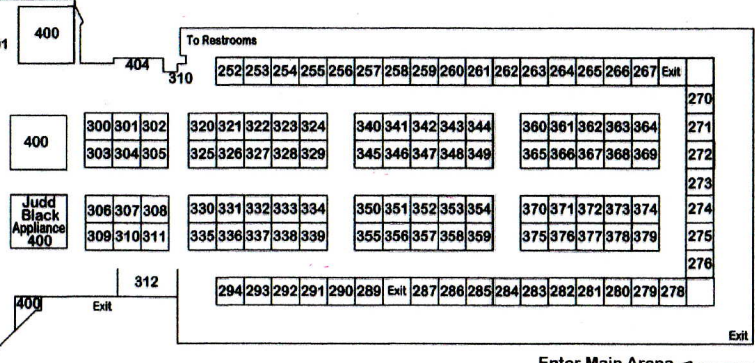

Main Arena Level 2

March 9, 10, 11 2018

Public traffic flow for the new Everett Events Center provides for excellent exposure for all booths. The public enters the Events Center on the Concourse at Oakes and Hewitt. The traffic is then directed around the Concourse, down the stairs to the Main Arena which is a large Expo Hall.

Speakers - Stage

Food Rest Rooms

Main Arena is One Big Display Hall Connected

Main Arena Move-in / Move-out Door Here off Broadway

Enter Main Arena Loading Area Here Off Broadway

Oakes St.
Wall St.

Wall St.