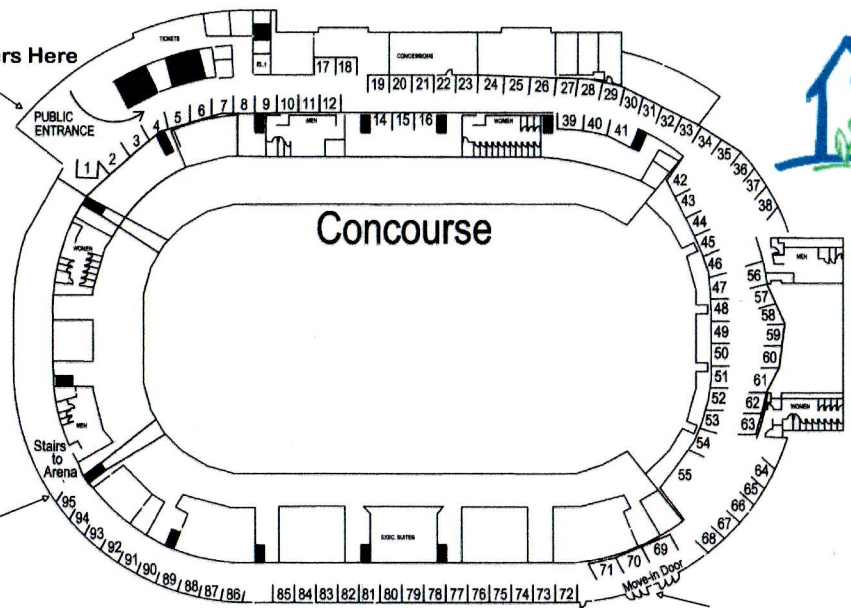

Oakes St.

Hewitt Ave.

Hewitt Ave.

Broadway Ave.

Public Enters Here

ANGEL OF THE WINDS ARENA

COMCAST ARENA EVERETT

Concourse Level 1

Main Arena Level 2

March 9, 10, 11 2018

Public traffic flow for the new Everett Events Center provides for excellent exposure for all booths. The public enters the Events Center on the Concourse at Oakes and Hewitt. The traffic is then directed around the Concourse, down the stairs to the Main Arena which is a large Expo Hall.

Speakers - Stage

Food Rest Rooms

Main Arena is One Big Display Hall Connected

Main Arena Move-in / Move-out Door Here off Broadway

Enter Main Arena Loading Area Here Off Broadway

Oakes St.
Wall St.

Wall St.