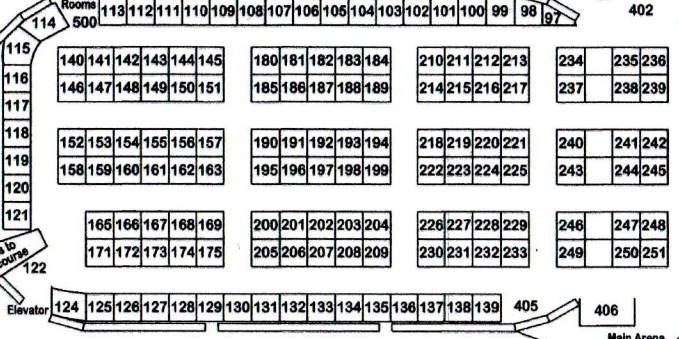

Main Arena Level 2

March 9, 10, 11 2018

Public traffic flow for the new Everett Events Center provides for excellent exposure for all booths. The public enters the Events Center on the Concourse at Oakes and Hewitt. The traffic is then directed around the Concourse, down the stairs to the Main Arena which is a large Expo Hall.

Speakers - Stage

Food Rest Rooms

Main Arena is One Big Display Hall Connected

Main Arena Move-in / Move-out Door Here off Broadway

Enter Main Arena Loading Area Here Off Broadway

Oakes St.
Wall St.

Wall St.